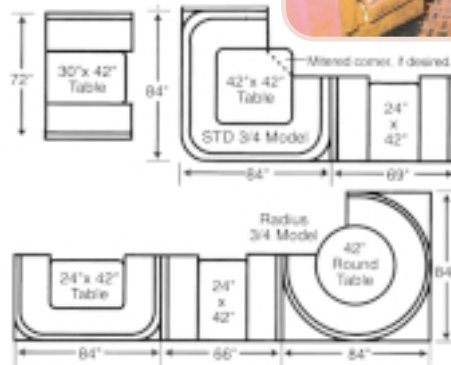

Optional Vinyl Color 2 for Booths 第二類材料

WB1112-C114 (Shown) \$295
WB1122-C114 \$455

WB2212-C116 (Shown) \$240
WB2222-C116 \$363

WB2313-C104 (Shown) \$357
WB2323-C104 \$578

* The above prices are good for East-Coast (Delivery Charge is included). See the shipping chart below.

Odd Shape Booths 特別型卡位

Typical Layout:
This layout is for narrow post design. Wide post design requires larger dimensions.

版權所有, 不得翻印。價格隨時變化, 無需通知。如印刷有誤, 恕不負責。
Copyright © 1999-Win Restaurant Supplies, Inc. All rights reserved.
All prices subject to change without notice. There is no responsibility for printing errors.