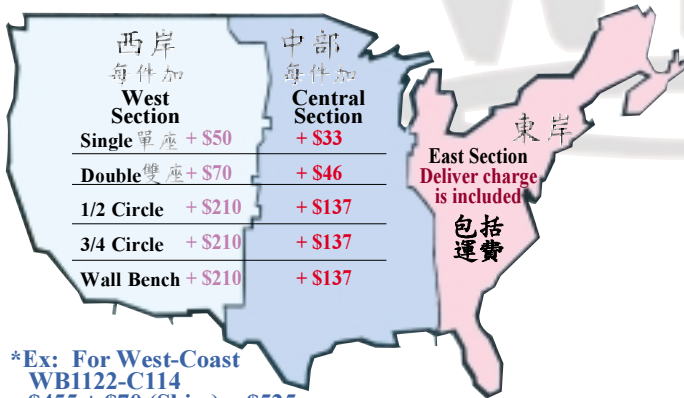

Odd Shape Booths 特別型卡位

Typical Layout:
This layout is for narrow post design. Wide post design requires larger dimensions.