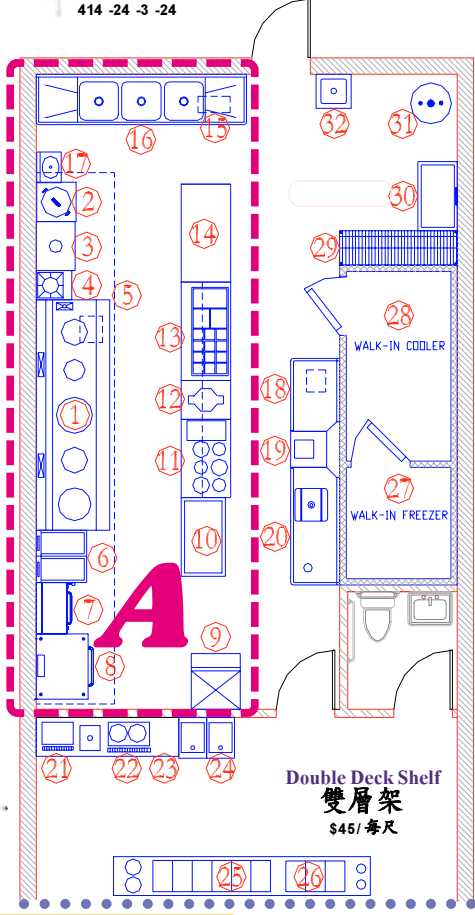

MRA-36

Southbend Up-Right 翻燒爐 table with columns for Model, Price, and Capacity.

Range & Oven 梅花爐 table with columns for Model, Price, and Capacity.

300/336 Shown

Con. Oven 麵包爐 table with columns for Model, Price, and Capacity.

SLGS-12SC

Ice Maker 制冰機 table with columns for Capacity, Price, and S/S.

EC600&Bin55

Low Boy 矮冰箱 table with columns for Model, Price, and Capacity.

TUC-48

Duct 煙通 table with columns for Model, Price, and Capacity.

50Lbs Shown

PDI Grease Trap 隔油器 table with columns for Capacity and Price.

60" x 30" WorkTable With Back Splash 加邊

Work Table 工作檯 table with columns for Size and Price.

TSSU48-18M

Bain Marie 抓碼櫃 table with columns for Model, Price, and Capacity.

THA-403

Rice Warmer 保溫鍋 table with columns for Model, Price, and Capacity.

WST-3

Steam Table 泗汀檯 table with columns for Size, Price, and Capacity. Includes safety valve price.

Double Deck Shelf 雙層架 \$45/每尺