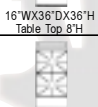

FEATURES/BENEFITS

- Measures only 32" left-to-right
- Deepest oven capacity - sheet pans fit either way
- Lifetime warranty on legs
- Lifetime warranty on burners against clogging
- Battery Assistance Program
- Stainless steel front
- Fully insulated lining and burner boxes
- Step-up units are available
- 40,000 BTU PyroMax cast iron, open burners
- Porcelain enamel interior (convection oven)
- 32,000 BTU standard oven
- Patented oven baffle system
- Cool-to-the-touch handles
- 1" rear gas connection optional on any unit
- "No Quibble" Warranty

"s"=standard oven 普通焗爐 "c"=convection oven 快速焗爐
"cb"=cabinet base 底層櫃 "tt"=table top 櫃面

Sectional Range-Shelves 爐架